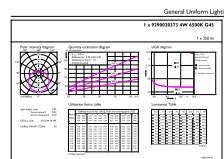

Desenho dimensional

LED candle/luster LEDBulb 4W E27 6500K 100-240VG45 BR

Product	D	C
LED candle/luster LEDBulb 4W E27 6500K 100-240VG45 BR	45 mm	78 mm

Dados fotométricos

LEDbulb 4W G45 E27 FR

LEDbulb 4W G45 E27 865 FR