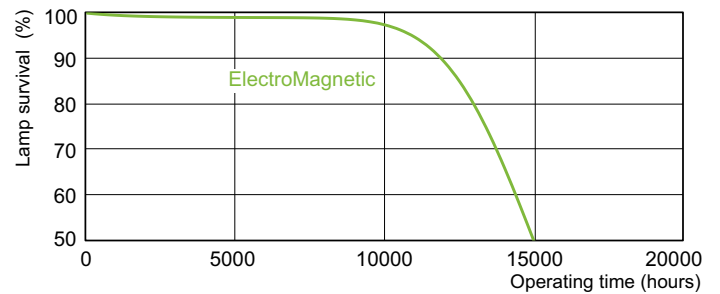

LDLE_TL-DSTD_0002-Life expectancy diagram