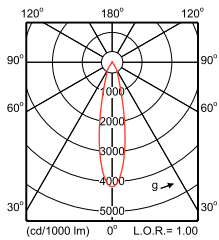

IFPS_RS342B 1xLED17S/830 MB-Polar Normal
(separate)

IFPS_RS342B 1xLED27S/CRW MB-Polar Normal
(separate)