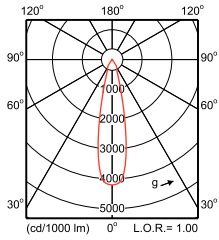

GreenSpace Accent, elbow

Versions

RS342B

Detalhes do produto

IPDP_RS340Bi_0007-Detail photo

IPDP_RS340Bi_0017-Detail photo

IPDP_RS340Bi_0001-Detail photo

Polar Wide Diagrams