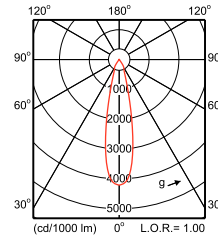

IFPS_RS342B 1xLED17S/CRW MB-Polar Normal
(separate)