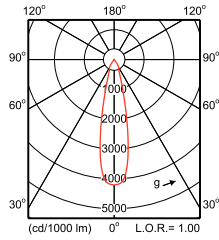

Polar Wide Diagrams

IFPS_RS342B 1xLED17S/CRW MB-Polar Normal
(separate)

IFPS_RS342B 1xLED27S/CRW MB-Polar Normal
(separate)

IFPS_RS342B 1xLED39S/CRW MB-Polar Normal
(separate)