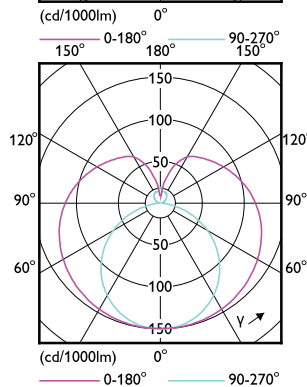

Dados mecânicos e de compartimento

Order Code	Full Product Name	Forma da lâmpada
929001999772	CorePro LEDtube 1200mm 18W 830 T8C W G	Tube, single-ended
929001999872	CorePro LEDtube 1200mm 18W 840 T8C W G	Tube, single-ended
929001999972	CorePro LEDtube 1200mm 18W 865 T8C W G	Tube, single-ended
929002000072	CorePro LEDtube 1200mm HO 18W840 C W G	Tube, single-ended
929002000172	CorePro LEDtube 1200mm HO 18W865 C W G	Tube, single-ended

Order Code	Full Product Name	Forma da lâmpada
929002000272	CorePro LEDTube 8ft 33W 3800lm 865 T8 BR	Tube, double-ended
929002000372	CorePro LEDtube 600mm 9W 830 T8C W G	Tube, single-ended
929002000472	CorePro LEDtube 600mm 9W 840 T8 C W G	Tube, single-ended
929002000572	CorePro LEDtube 600mm 9W 865 T8 C W G	Tube, single-ended

Temperatura

Order Code	Full Product Name	T-máxima na caixa (Nom.)	Temperatura de armazenamento (Máx.)
929001999772	CorePro LEDtube 1200mm 18W 830 T8C W G	65 °C	65 °C
929001999872	CorePro LEDtube 1200mm 18W 840 T8C W G	65 °C	65 °C
929001999972	CorePro LEDtube 1200mm 18W 865 T8C W G	65 °C	65 °C
929002000072	CorePro LEDtube 1200mm HO 18W840 C W G	65 °C	65 °C
929002000172	CorePro LEDtube 1200mm HO 18W865 C W G	65 °C	65 °C
929002000272	CorePro LEDTube 8ft 33W 3800lm 865 T8 BR	50 °C	60 °C
929002000372	CorePro LEDtube 600mm 9W 830 T8C W G	65 °C	65 °C
929002000472	CorePro LEDtube 600mm 9W 840 T8 C W G	65 °C	65 °C
929002000572	CorePro LEDtube 600mm 9W 865 T8 C W G	65 °C	65 °C