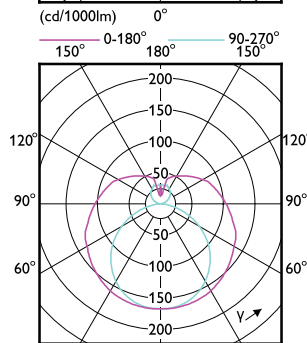

Dados mecânicos e de compartimento

Order Code	Full Product Name	Forma da lâmpada
929001999772	CorePro LEDtube 1200mm 18W 830 T8C W G	Tube, single-ended
929001999872	CorePro LEDtube 1200mm 18W 840 T8C W G	Tube, single-ended
929001999972	CorePro LEDtube 1200mm 18W 865 T8C W G	Tube, single-ended
929002000072	CorePro LEDtube 1200mm HO 18W840 C W G	Tube, single-ended
929002000172	CorePro LEDtube 1200mm HO 18W865 C W G	Tube, single-ended

Order Code	Full Product Name	Forma da lâmpada
929002000272	CorePro LEDTube 8ft 33W 3800lm 865 T8 BR	Tube, double-ended
929002000372	CorePro LEDtube 600mm 9W 830 T8C W G	Tube, single-ended
929002000472	CorePro LEDtube 600mm 9W 840 T8 C W G	Tube, single-ended
929002000572	CorePro LEDtube 600mm 9W 865 T8 C W G	Tube, single-ended

Temperatura

Order Code	Full Product Name	T-máxima na caixa (Nom.)	Temperatura de armazenamento (Máx.)
929001999772	CorePro LEDtube 1200mm 18W 830 T8C W G	65 °C	65 °C
929001999872	CorePro LEDtube 1200mm 18W 840 T8C W G	65 °C	65 °C
929001999972	CorePro LEDtube 1200mm 18W 865 T8C W G	65 °C	65 °C
929002000072	CorePro LEDtube 1200mm HO 18W840 C W G	65 °C	65 °C
929002000172	CorePro LEDtube 1200mm HO 18W865 C W G	65 °C	65 °C
929002000272	CorePro LEDTube 8ft 33W 3800lm 865 T8 BR	50 °C	60 °C
929002000372	CorePro LEDtube 600mm 9W 830 T8C W G	65 °C	65 °C
929002000472	CorePro LEDtube 600mm 9W 840 T8 C W G	65 °C	65 °C
929002000572	CorePro LEDtube 600mm 9W 865 T8 C W G	65 °C	65 °C