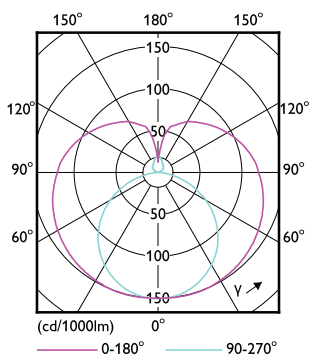

Dados mecânicos e de compartimento

Order Code	Full Product Name	Forma da lâmpada
929001999772	CorePro LEDtube 1200mm 18W 830 T8C W G	Tube, single-ended
929001999872	CorePro LEDtube 1200mm 18W 840 T8C W G	Tube, single-ended
929001999972	CorePro LEDtube 1200mm 18W 865 T8C W G	Tube, single-ended
929002000072	CorePro LEDtube 1200mm HO 18W840 C W G	Tube, single-ended
929002000172	CorePro LEDtube 1200mm HO 18W865 C W G	Tube, single-ended

Order Code	Full Product Name	Forma da lâmpada
929002000272	CorePro LEDTube 8ft 33W 3800lm 865 T8 BR	Tube, double-ended
929002000372	CorePro LEDtube 600mm 9W 830 T8C W G	Tube, single-ended
929002000472	CorePro LEDtube 600mm 9W 840 T8 C W G	Tube, single-ended
929002000572	CorePro LEDtube 600mm 9W 865 T8 C W G	Tube, single-ended

Temperatura

Order Code	Full Product Name	T-máxima na caixa (Nom.)	Temperatura de armazenamento (Máx.)
929001999772	CorePro LEDtube 1200mm 18W 830 T8C W G	65 °C	65 °C
929001999872	CorePro LEDtube 1200mm 18W 840 T8C W G	65 °C	65 °C
929001999972	CorePro LEDtube 1200mm 18W 865 T8C W G	65 °C	65 °C
929002000072	CorePro LEDtube 1200mm HO 18W840 C W G	65 °C	65 °C
929002000172	CorePro LEDtube 1200mm HO 18W865 C W G	65 °C	65 °C
929002000272	CorePro LEDTube 8ft 33W 3800lm 865 T8 BR	50 °C	60 °C
929002000372	CorePro LEDtube 600mm 9W 830 T8C W G	65 °C	65 °C
929002000472	CorePro LEDtube 600mm 9W 840 T8 C W G	65 °C	65 °C
929002000572	CorePro LEDtube 600mm 9W 865 T8 C W G	65 °C	65 °C