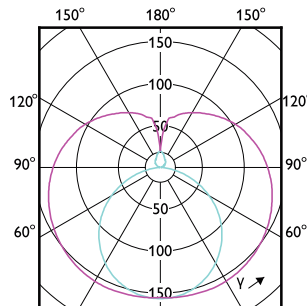

Dados mecânicos e de compartimento

Order Code	Full Product Name	Forma da lâmpada
929001999772	CorePro LEDtube 1200mm 18W 830 T8C W G	Tube, single-ended
929001999872	CorePro LEDtube 1200mm 18W 840 T8C W G	Tube, single-ended
929001999972	CorePro LEDtube 1200mm 18W 865 T8C W G	Tube, single-ended
929002000072	CorePro LEDtube 1200mm HO 18W840 C W G	Tube, single-ended
929002000172	CorePro LEDtube 1200mm HO 18W865 C W G	Tube, single-ended

Order Code	Full Product Name	Forma da lâmpada
929002000272	CorePro LEDTube 8ft 33W 3800lm 865 T8 BR	Tube, double-ended
929002000372	CorePro LEDtube 600mm 9W 830 T8C W G	Tube, single-ended
929002000472	CorePro LEDtube 600mm 9W 840 T8 C W G	Tube, single-ended
929002000572	CorePro LEDtube 600mm 9W 865 T8 C W G	Tube, single-ended

Temperatura

Order Code	Full Product Name	T-máxima na caixa (Nom.)	Temperatura de armazenamento (Máx.)
929001999772	CorePro LEDtube 1200mm 18W 830 T8C W G	65 °C	65 °C
929001999872	CorePro LEDtube 1200mm 18W 840 T8C W G	65 °C	65 °C
929001999972	CorePro LEDtube 1200mm 18W 865 T8C W G	65 °C	65 °C
929002000072	CorePro LEDtube 1200mm HO 18W840 C W G	65 °C	65 °C
929002000172	CorePro LEDtube 1200mm HO 18W865 C W G	65 °C	65 °C
929002000272	CorePro LEDTube 8ft 33W 3800lm 865 T8 BR	50 °C	60 °C
929002000372	CorePro LEDtube 600mm 9W 830 T8C W G	65 °C	65 °C
929002000472	CorePro LEDtube 600mm 9W 840 T8 C W G	65 °C	65 °C
929002000572	CorePro LEDtube 600mm 9W 865 T8 C W G	65 °C	65 °C